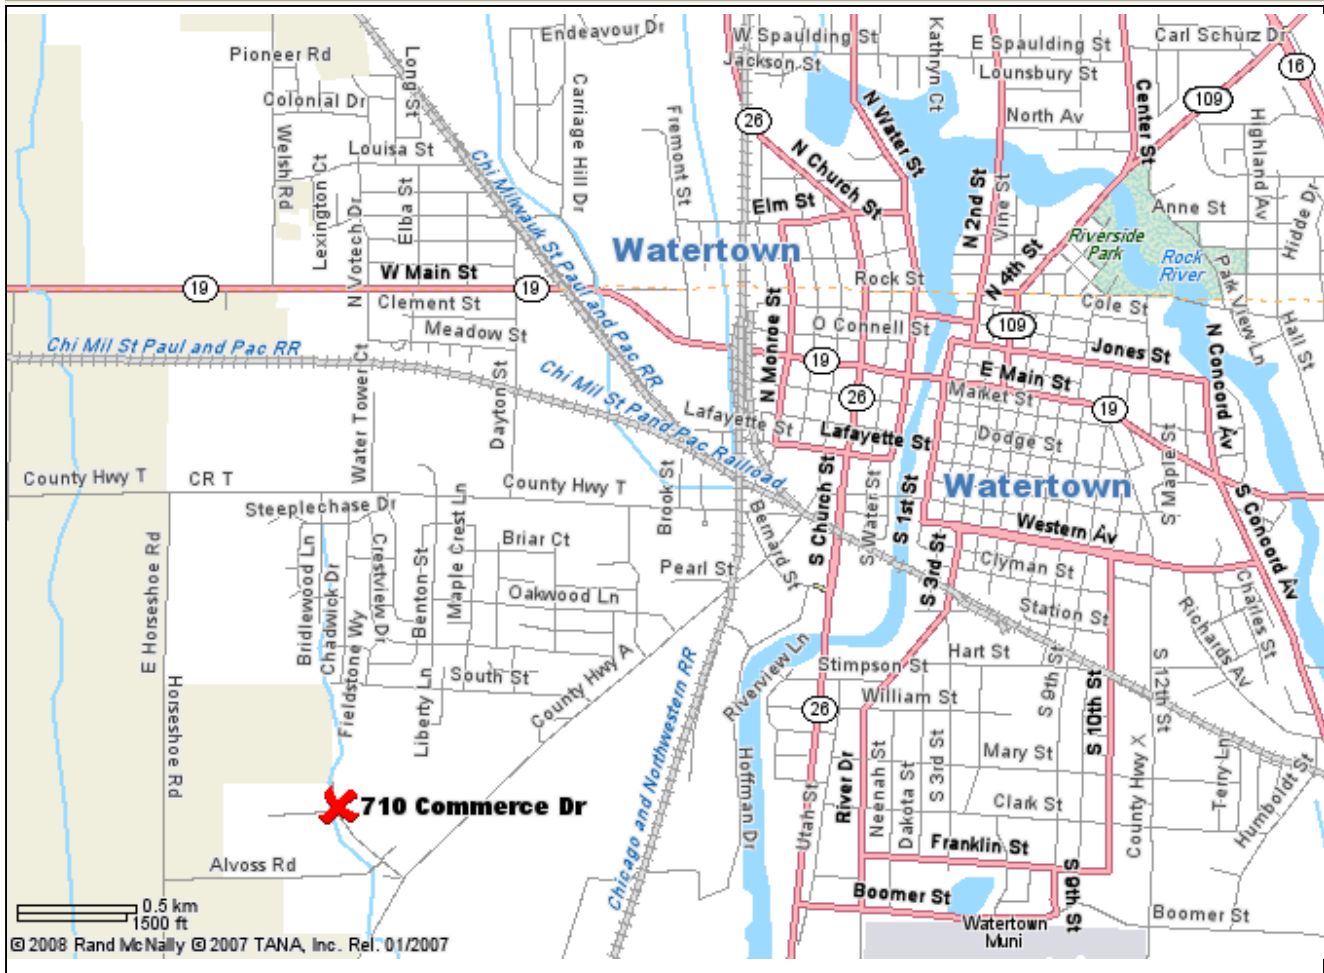

Map

Map: 710 Commerce Dr, Watertown, WI 53094

Find it in the 2008 Road Atlas

•page 115, grid section N-11

All rights reserved. Use subject to license: www.randmcnally.com/legal. © 2008 Rand McNally.

Advertisement